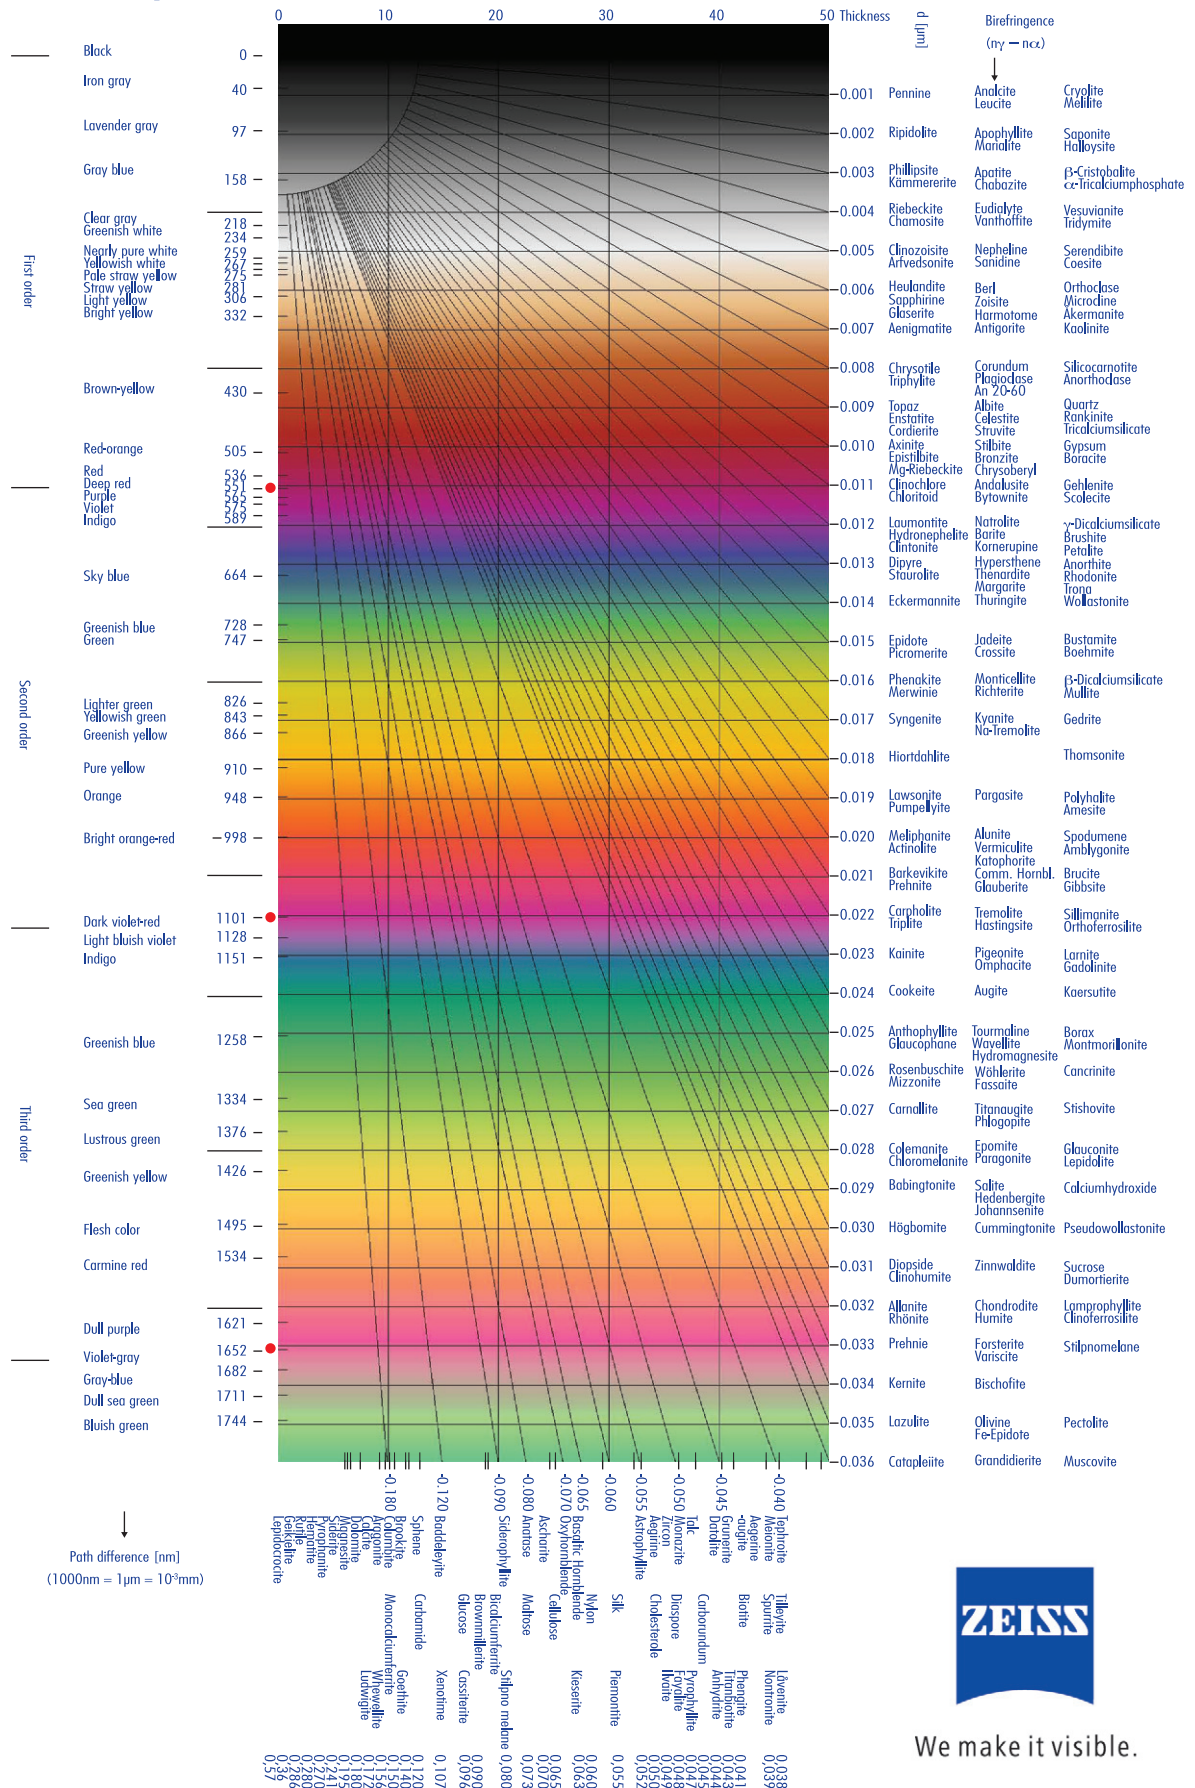

The Michel-Lévy Interference Colour Chart

We make it visible.